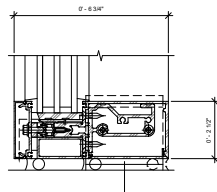

KAWNEER AN ARCONIC COMPANY