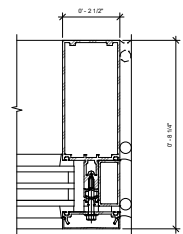

KAWNEER AN ARCONIC COMPANY