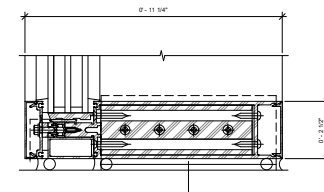

KAWNEER AN ARCONIC COMPANY