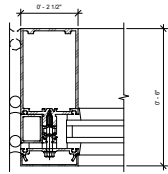

KAWNEER AN ARCONIC COMPANY