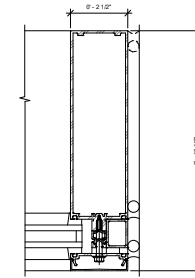

KAWNEER AN ARCONIC COMPANY