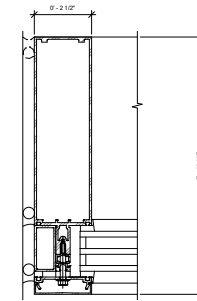

KAWNEER AN ARCONIC COMPANY