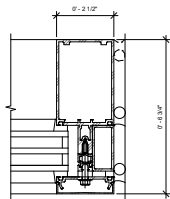

KAWNEER AN ARCONIC COMPANY