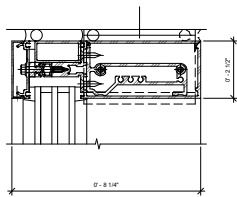

KAWNEER AN ARCONIC COMPANY