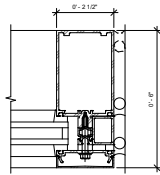

KAWNEER AN ARCONIC COMPANY