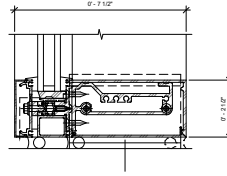

KAWNEER AN ARCONIC COMPANY