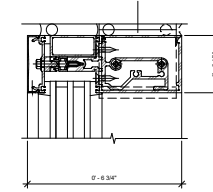

KAWNEER AN ARCONIC COMPANY