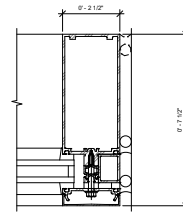

KAWNEER AN ARCONIC COMPANY