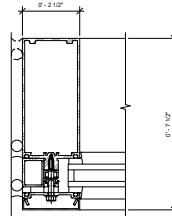

KAWNEER AN ARCONIC COMPANY