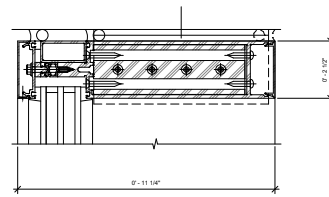

KAWNEER AN ARCONIC COMPANY