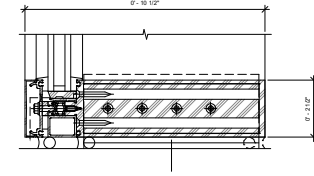

KAWNEER AN ARCONIC COMPANY