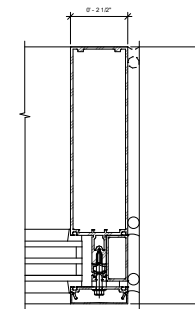

KAWNEER AN ARCONIC COMPANY