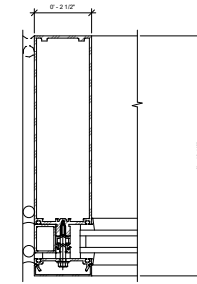

KAWNEER AN ARCONIC COMPANY