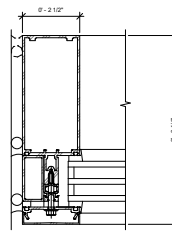

KAWNEER AN ARCONIC COMPANY