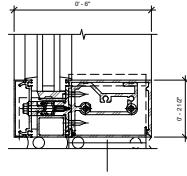

KAWNEER AN ARCONIC COMPANY