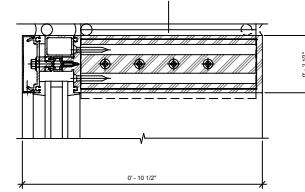

KAWNEER AN ARCONIC COMPANY