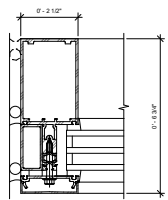

KAWNEER AN ARCONIC COMPANY