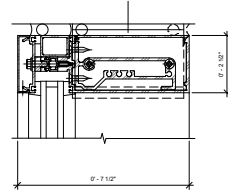

KAWNEER AN ARCONIC COMPANY