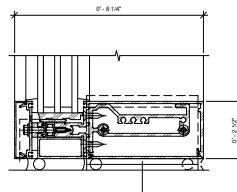

KAWNEER AN ARCONIC COMPANY